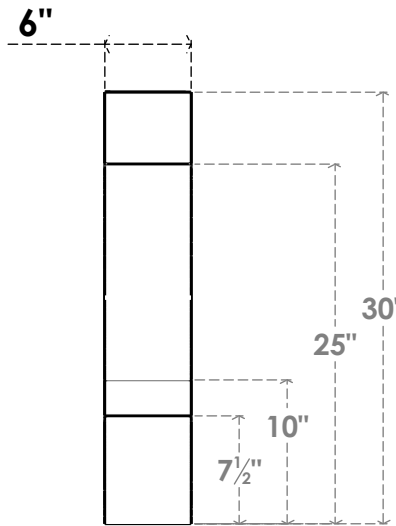

ITEM NUMBER: BRCPC060X24000X30000BOA

6"W X 24"D X 30"H BALBOA ARCHITECTURAL GRADE PVC CLOSED KNEE BRACE

SIDE PROFILE

FRONT PROFILE

ISOMETRIC

EKENA MILLWORK
2300 WEST MAIN ST.
CLARKSVILLE, TX 75426
TOLL FREE: 866-607-0453
WWW.EKENAMILLWORK.COM