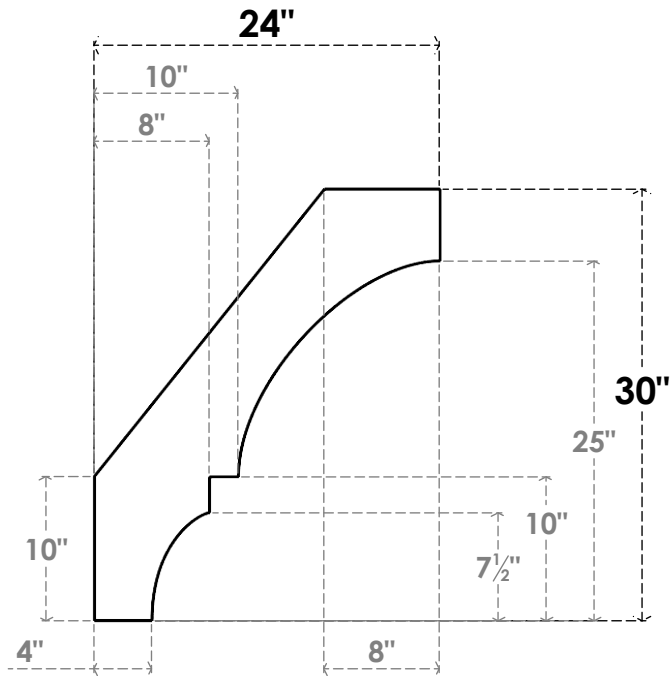

ITEM NUMBER: BRCPC060X24000X30000BOA

6"W X 24"D X 30"H BALBOA ARCHITECTURAL GRADE PVC CLOSED KNEE BRACE

SIDE PROFILE

FRONT PROFILE

ISOMETRIC

EKENA MILLWORK
2300 WEST MAIN ST.
CLARKSVILLE, TX 75426
TOLL FREE: 866-607-0453
WWW.EKENAMILLWORK.COM